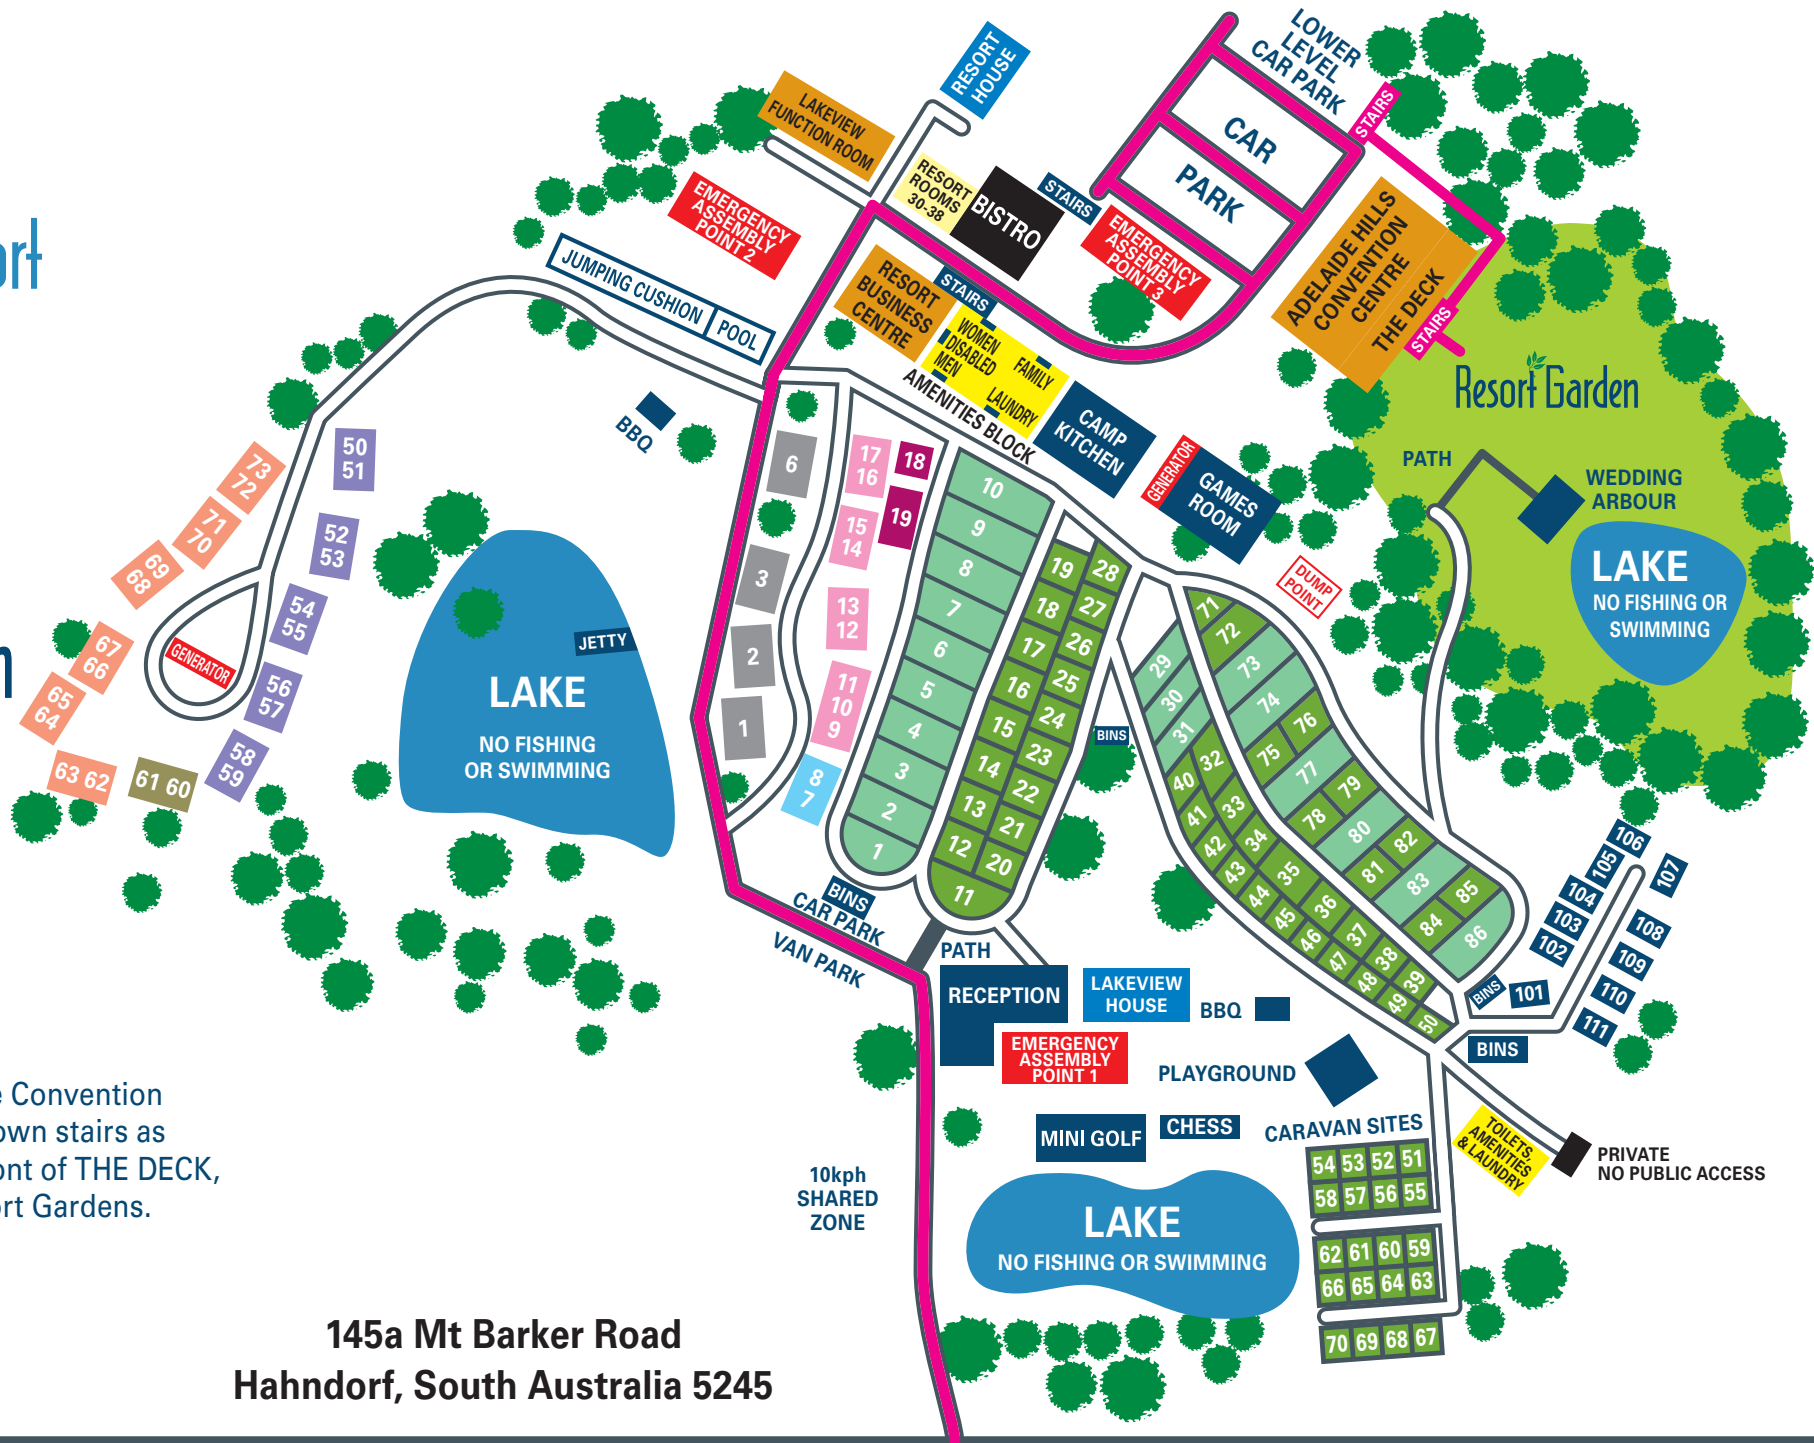

Hahndorf Resort

ADELAIDE HILLS
CONVENTION
CENTRE

Resort Garden

 Guests

INFORMATION

Guests are to park in the Convention Centre Car Park. Walk down stairs as indicated, around the front of THE DECK, and down onto the Resort Gardens.

145a Mt Barker Road
Hahndorf, South Australia 5245

<<< TO HAHNDORF

TO ADELAIDE >>>